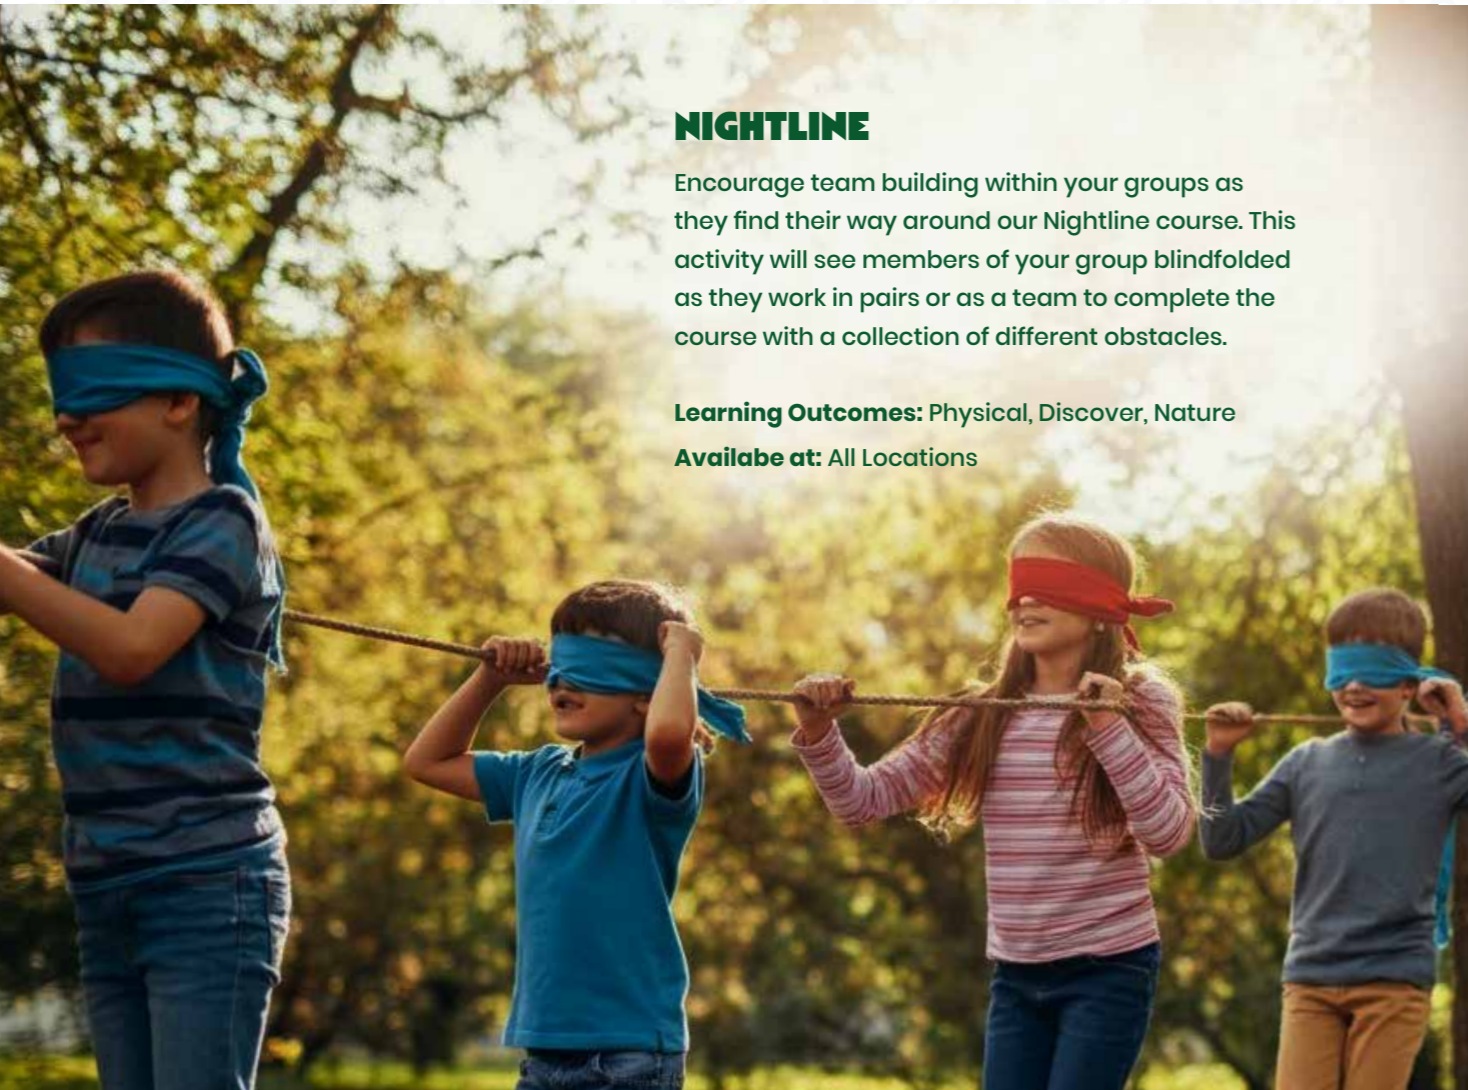

NIGHTLINE

Encourage team building within your groups as they find their way around our Nightline course. This activity will see members of your group blindfolded as they work in pairs or as a team to complete the course with a collection of different obstacles.

Learning Outcomes: Physical, Discover, Nature

Available at: All Locations

PUPPET MUSEUM

Enter a world of storytelling! Explore decades of puppet history and even get hands-on with some of the unique puppets that have entertained generations, including royalty.

Learning Outcomes: Discover, Arts, History

Available at: Warrington, Matlock Bath