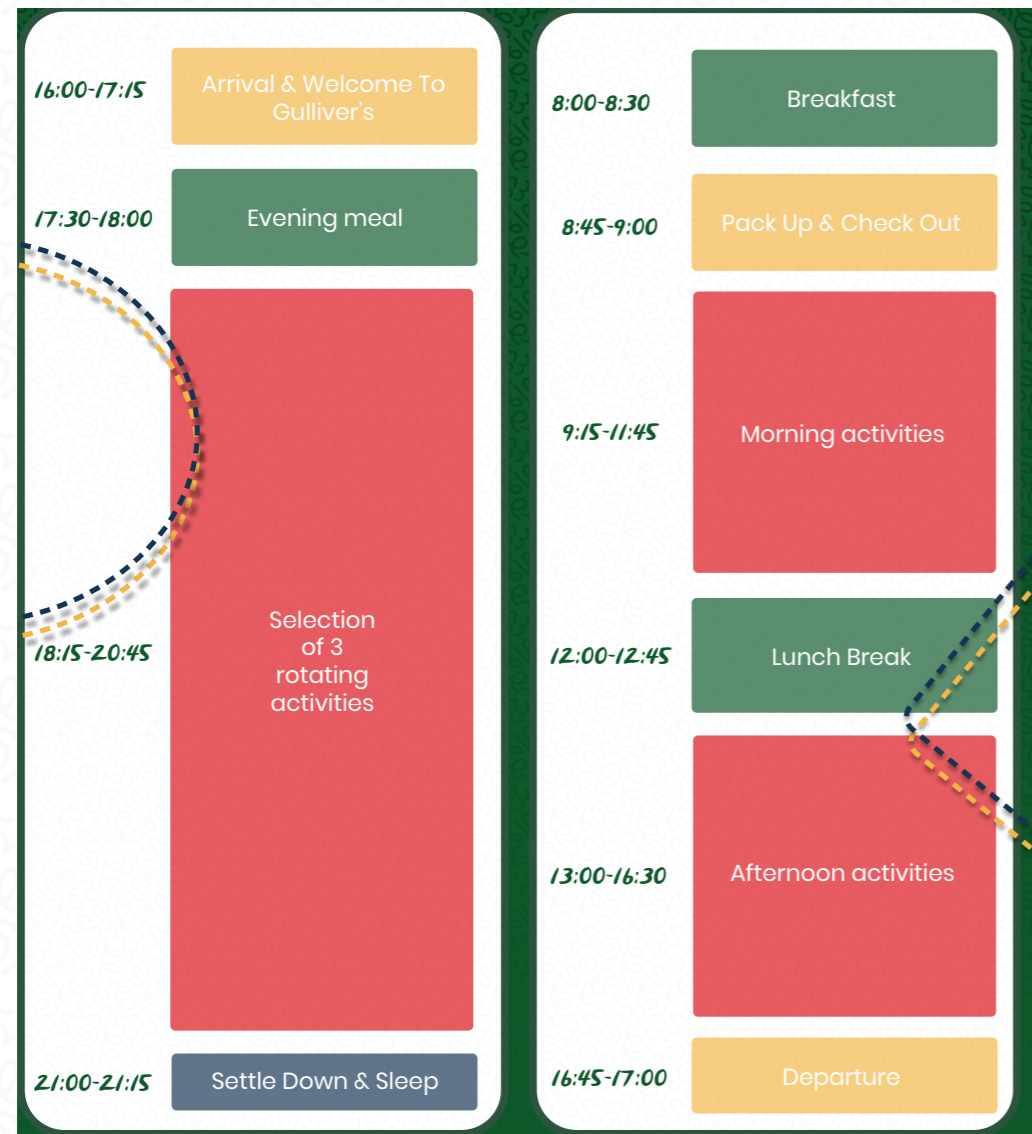

This flexible and dynamic programme ensures every student ends their day with unforgettable memories, newfound connections, and excitement for the adventures ahead.

We've put together an amazing lineup of activities, designed to spark fun and excitement for everyone. Dive into the action and pick your favorite activities to create your ultimate experience. We'll lock in your personalized program and have it confirmed for you no later than two weeks before your visit.

*Lets bring your next group adventure to life!*

# YOUR GUIDE TO ADVENTURE LIVE!

To end each day, your group will be led in our Adventure LIVE! Evening programme. This will contain three 45 minute sessions, with three key elements of an Active Session, Firepit Experience and an Interactive Fun Session!

# A UNIQUE ADVENTURE AT EACH LOCATION

This document summarises the contents of each activity that is offered across the 4 Gulliver's Locations. Please see the activity grid which covers which park offers what activity.